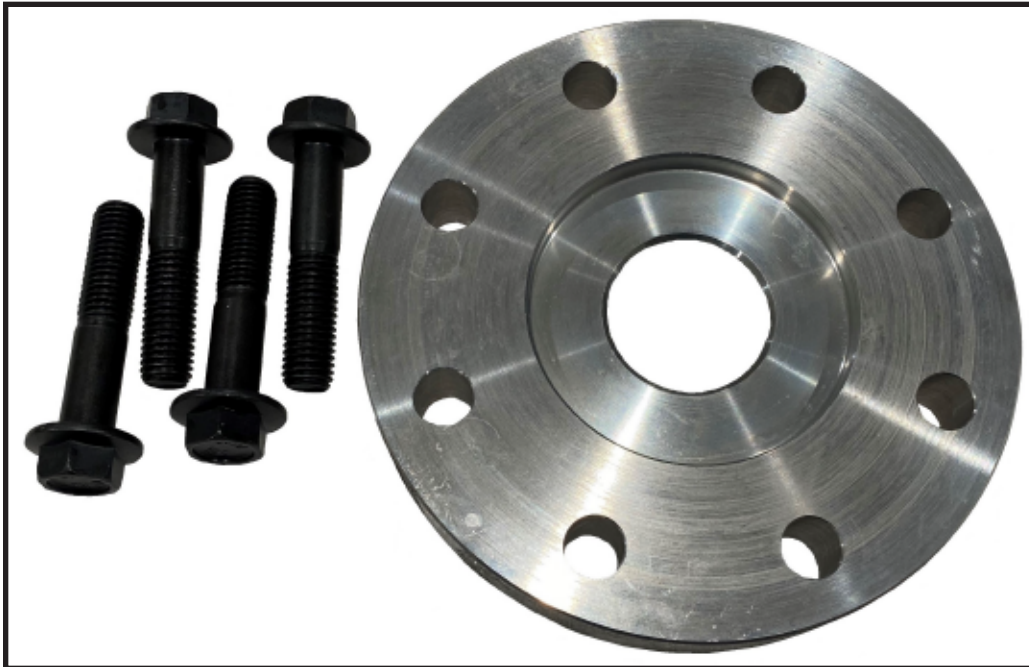

McGAUGHY'S
S U S P E N S I O N P A R T S

559-226-8196
4603 E. VINE AVE.
FRESNO, CA 93725
www.mcgaughys.com

**#50009 - REAR DRIVE LINE SPACER
2019+ GM 1500 TRUCK**

**Includes:
Rear Drive-Line
Spacer &
Hardware**

Must be used when installing the rear shims that are included in the McGaughy's 7"-9" lift kit

www.mcgaughys.com