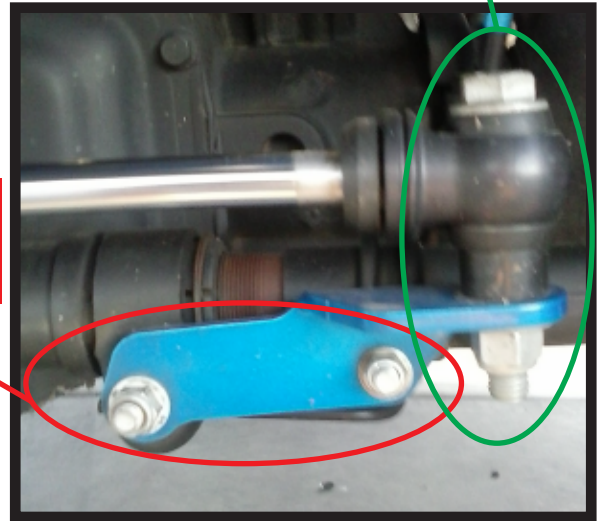

McGAUGHY'S
S U S P E N S I O N P A R T S

559-226-8196
4603 E. VINE AVE
FRESNO, CA 93725

#57230

**2005-2020 FORD F250 / F350 (2wd/4wd)
DUAL STEERING STABILIZER MOUNT**

Includes:

(1) Center Stabilizer Mount w/U-Bolt Retainer

(1) Driver Side Stabilizer Mount w/Hardware

(1) Passenger Side Stabilizer Mount w/Hardware

Please note: This kit will only work with McGaughy's brand 4"-8" lift kits.
It does not work on factory height or vehicles with leveling kits only.

www.mcgoughys.com

Torque to
ft lbs

Torque to
75 ft lbs

Torque to
75 ft lbs

Torque to
factory specs

Be sure to go over all hardware and retorque after 500 miles. Kit was designed to use FOX SHOCKS part # 985-24-063. When installing shocks, make sure to turn the wheels all the way to the right and left. Make sure the shocks are not limiting the steering, or they will fail. McGaughey's warranty does not cover FOX SHOCKS or any factory components.