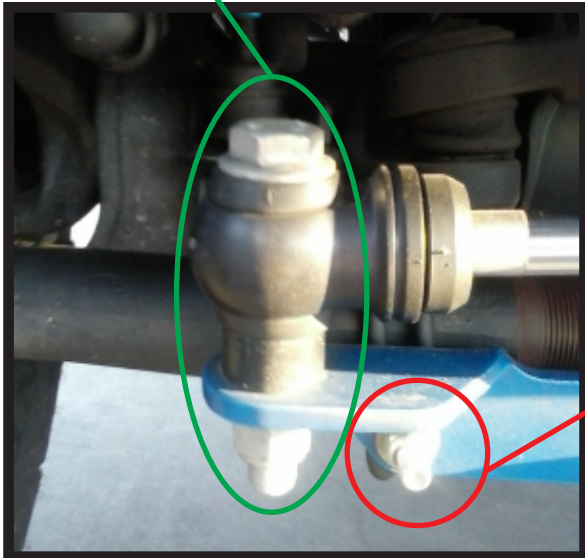

(1) Driver Side Stabilizer Mount w/Hardware

(1) Passenger Side Stabilizer Mount w/Hardware

Please note: This kit will only work with McGaughy's brand 4"-8" lift kits.
It does not work on factory height or vehicles with leveling kits only.

www.mcgoughys.com

Torque to
ft lbs

Torque to
75 ft lbs

Torque to
75 ft lbs

Torque to
factory specs

Be sure to go over all hardware and retorque after 500 miles. Kit was designed to use FOX SHOCKS part # 985-24-063. When installing shocks, make sure to turn the wheels all the way to the right and left. Make sure the shocks are not limiting the steering, or they will fail. McGaughey's warranty does not cover FOX SHOCKS or any factory components.