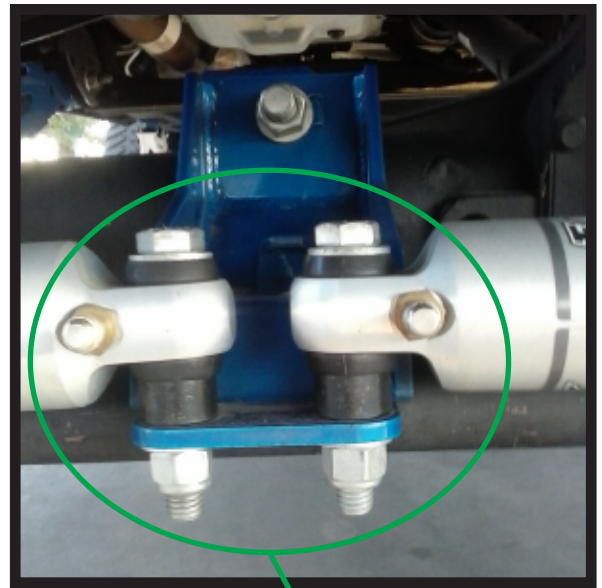

McGAUGHY'S
S U S P E N S I O N P A R T S

559-226-8196
4603 E. VINE AVE
FRESNO, CA 93725

#57230

**2005-2020 FORD F250 / F350 (2wd/4wd)
DUAL STEERING STABILIZER MOUNT**

Includes:

(1) Center Stabilizer Mount w/U-Bolt Retainer

(1) Driver Side Stabilizer Mount w/Hardware

(1) Passenger Side Stabilizer Mount w/Hardware

Please note: This kit will only work with McGaughy's brand 4"-8" lift kits.
It does not work on factory height or vehicles with leveling kits only.

www.mcgoughys.com

Torque to
ft lbs

Torque to
75 ft lbs

Torque to
75 ft lbs

Torque to
factory specs

Be sure to go over all hardware and retorque after 500 miles. Kit was designed to use FOX SHOCKS part # 985-24-063. When installing shocks, make sure to turn the wheels all the way to the right and left. Make sure the shocks are not limiting the steering, or they will fail. McGaughey's warranty does not cover FOX SHOCKS or any factory components.