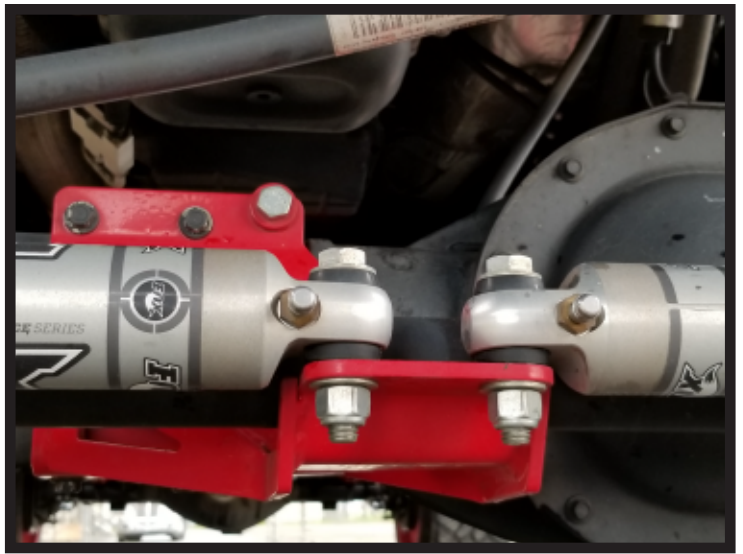

McGAUGHY'S
S U S P E N S I O N P A R T S

559-226-8196
4603 E. VINE AVE
FRESNO, CA 93725

#54328

**DUAL STEERING STABILIZER MOUNT
2013-2022 DODGE RAM 2500 / 3500**

Includes:

- (1) Center Stabilizer Mount w/U-Bolt Retainer**
- (1) Driver Side Stabilizer Mount w/Hardware**
- (1) Passenger Side Stabilizer Mount w/Hardware**

Please note: This kit will only work with McGaughy's brand 4"-8" lift kits. It does not work on factory height or vehicles with leveling kits only.

Be sure to go over all hardware and retorque after 500 miles. Kit was designed to use FOX SHOCKS part # 985-24-063. When installing shocks, make sure to turn the wheels all the way to the right and left. Make sure the shocks are not limiting the steering, or they will fail. McGaughy's warranty does not cover FOX SHOCKS or any factory components.