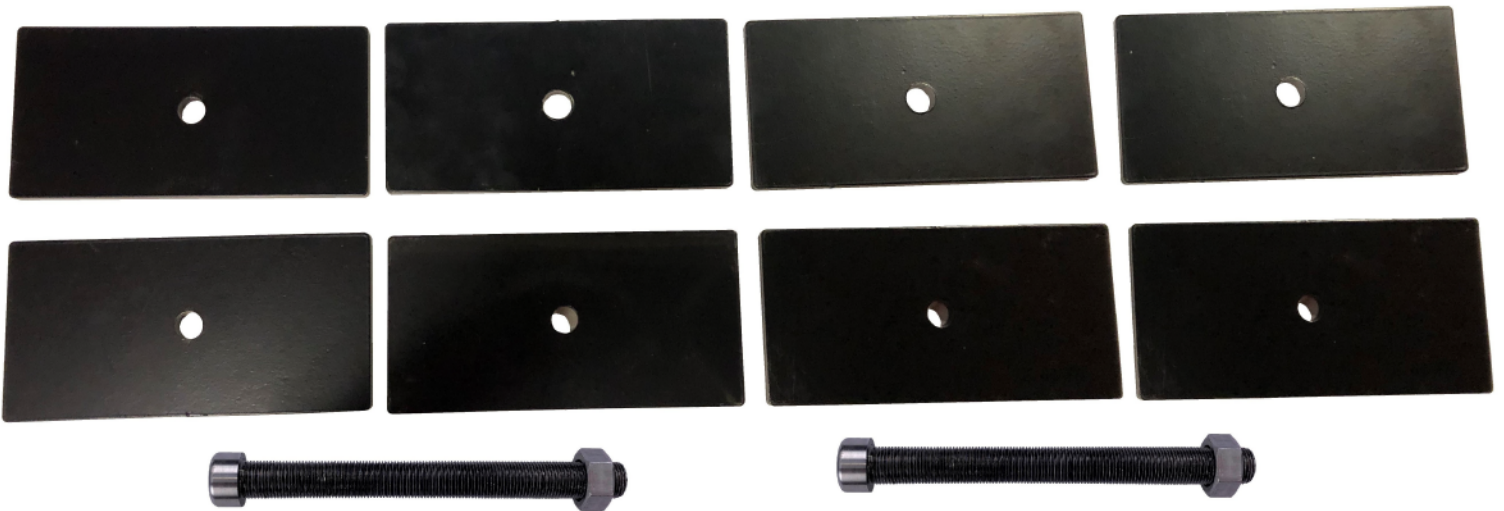

McGAUGHYS
S U S P E N S I O N P A R T S

559-226-8196
4603 E. VINE AVE.
FRESNO, CA 93725
www.mcgaughys.com

**2011-2024 GM 2500/3500
REAR SHIM KIT**

INCLUDES: (4) SHIMS & (2) CENTER PINS

To install, clamp the factory leaf spring pack to keep intact.

Remove the factory center pin and discard.

You will install the shims at the bottom of the factory leaf pack, so that they sit on top of the lift block. Use the new provided center pin. Each shim will give you 1/4" of lift.